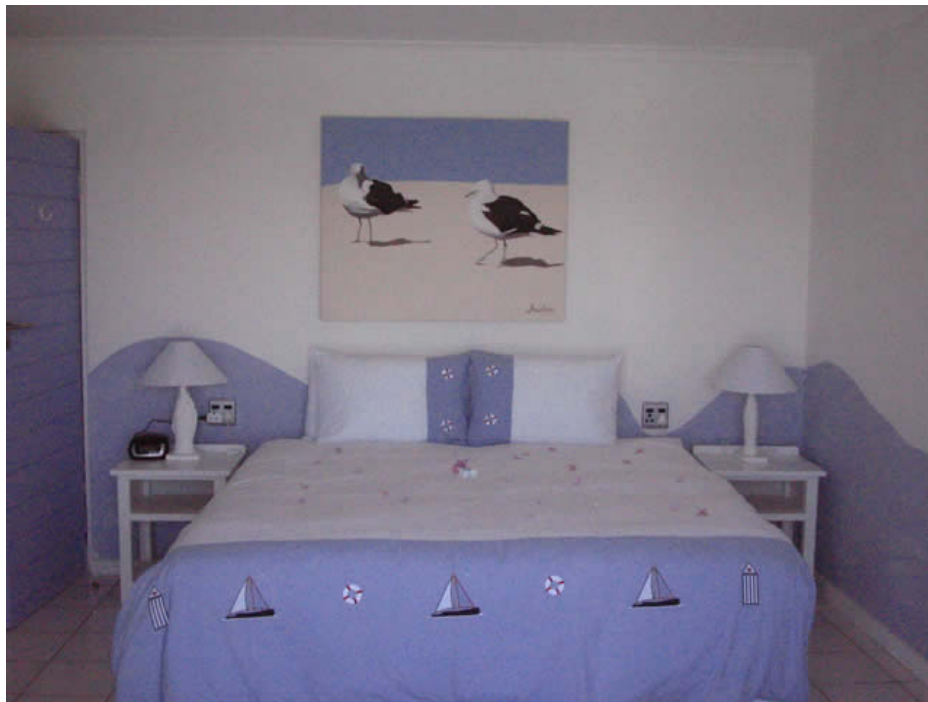

Guest Suite II