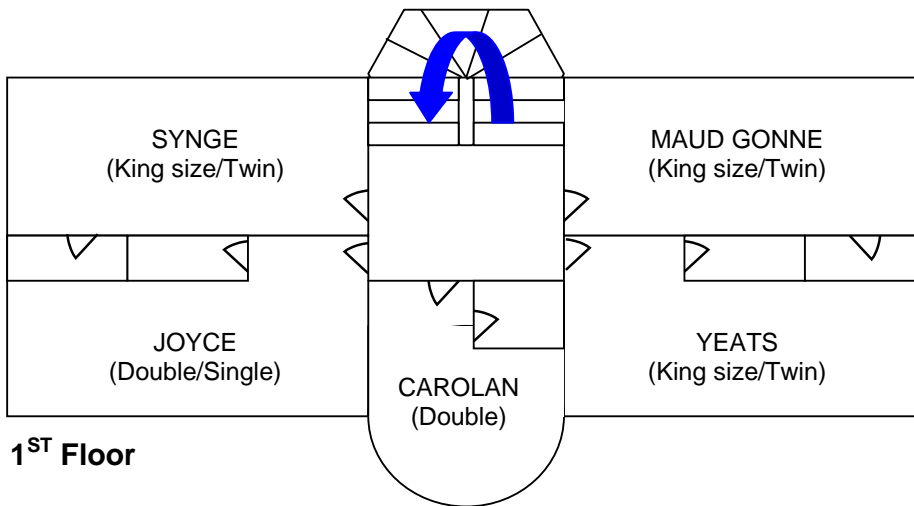

Layout of HOUSE

1ST Floor

Ground Floor

Garden Level

European Bed Size:

- King Size = 6ft
- Queen Size = 5ft
- Double = 4'6"