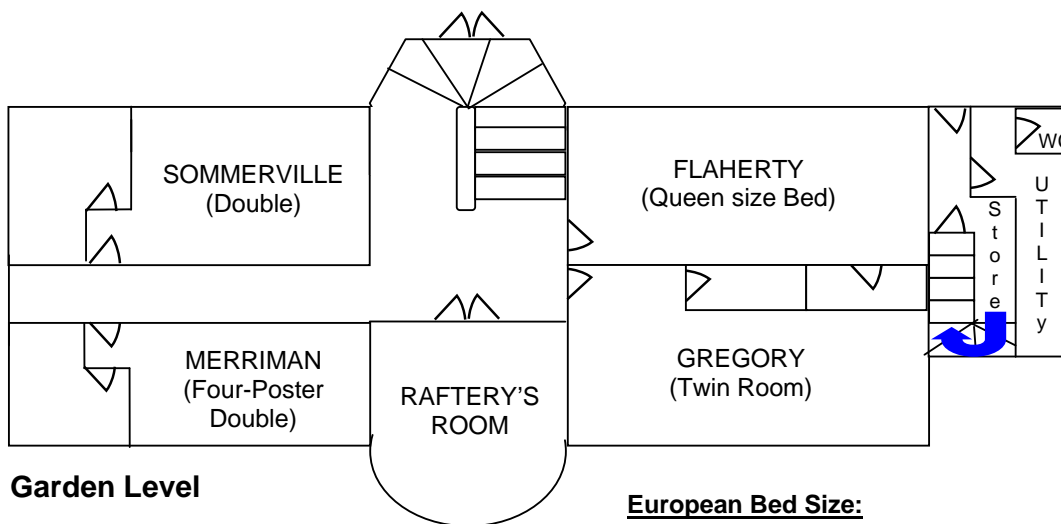

Layout of HOUSE

1ST Floor

Ground Floor

Garden Level

European Bed Size:

- King Size = 6ft
- Queen Size = 5ft
- Double = 4'6"