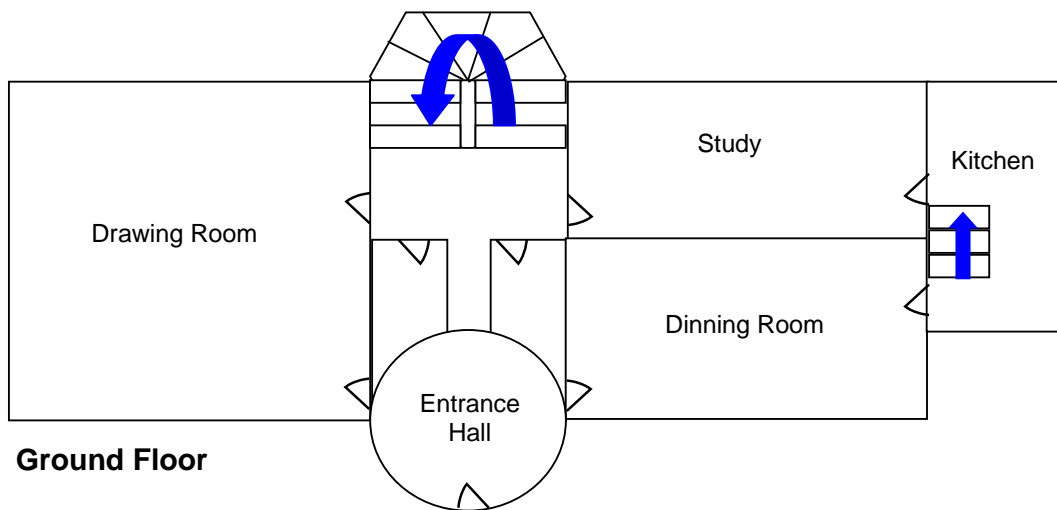

Layout of HOUSE

1ST Floor

Ground Floor

Garden Level

European Bed Size:

- King Size = 6ft
- Queen Size = 5ft
- Double = 4'6"