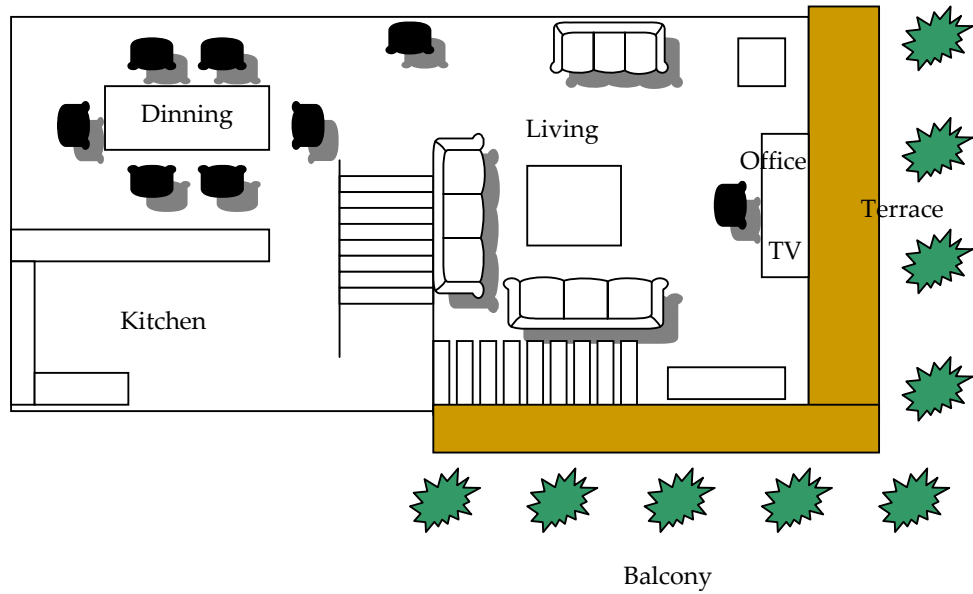

Courchevel 1850

Lot Cospillot
73120 Courchevel 1850

Chalet 175m² - 60m² Terrace

Ground Floor

Entrance with code - Sauna - Jacuzzi - Games room - Salon - Bathroom - Bedroom possible - Not Air conditioned - Chimney

First Floor

Bedroom 1 - Bedroom 2 - WC - Dressing - Bathroom 1 & 2 - Entrance Chalet - TV all bedroom

Second Floor

Kitchen area – Living room – Dinning room – TV – Hifi – Mezzanine Master Bedroom – Bathroom

Mezzanine

Mezzanine Master Bedroom – Bathroom – TV - all TV and Hifi Bang & Olufsen