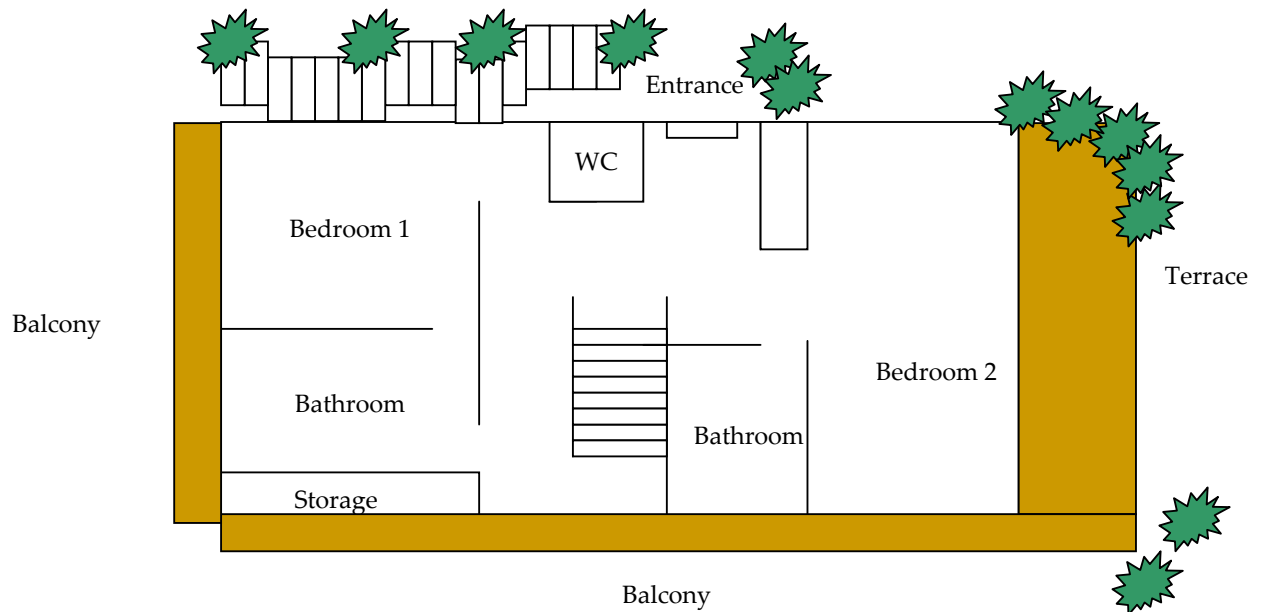

Courchevel 1850

Lot Cospillot
73120 Courchevel 1850

Chalet 175m² - 60m² Terrace

Ground Floor

Entrance with code - Sauna - Jacuzzi - Games room - Salon - Bathroom - Bedroom possible - Not Air conditioned - Chimney

First Floor

Bedroom 1 - Bedroom 2 - WC - Dressing - Bathroom 1 & 2 - Entrance Chalet - TV all bedroom

Second Floor

Kitchen area – Living room – Dinning room – TV – Hifi – Mezzanine Master Bedroom – Bathroom

Mezzanine

Mezzanine Master Bedroom – Bathroom – TV - all TV and Hifi Bang & Olufsen