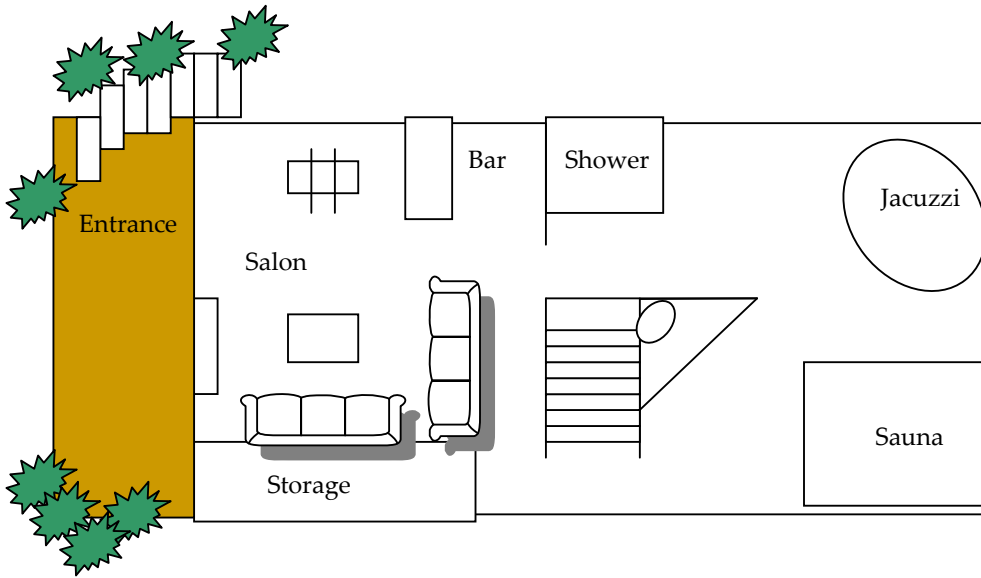

Courchevel 1850

Lot Cospillot
73120 Courchevel 1850

Chalet 175m² - 60m² Terrace

Ground Floor

Entrance with code - Sauna - Jacuzzi - Games room - Salon - Bathroom - Bedroom possible - Not Air conditioned - Chimney

First Floor

Bedroom 1 - Bedroom 2 - WC - Dressing - Bathroom 1 & 2 - Entrance Chalet - TV all bedroom

Second Floor

Kitchen area – Living room – Dinning room – TV – Hifi – Mezzanine Master Bedroom – Bathroom

Mezzanine

Mezzanine Master Bedroom – Bathroom – TV - all TV and Hifi Bang & Olufsen